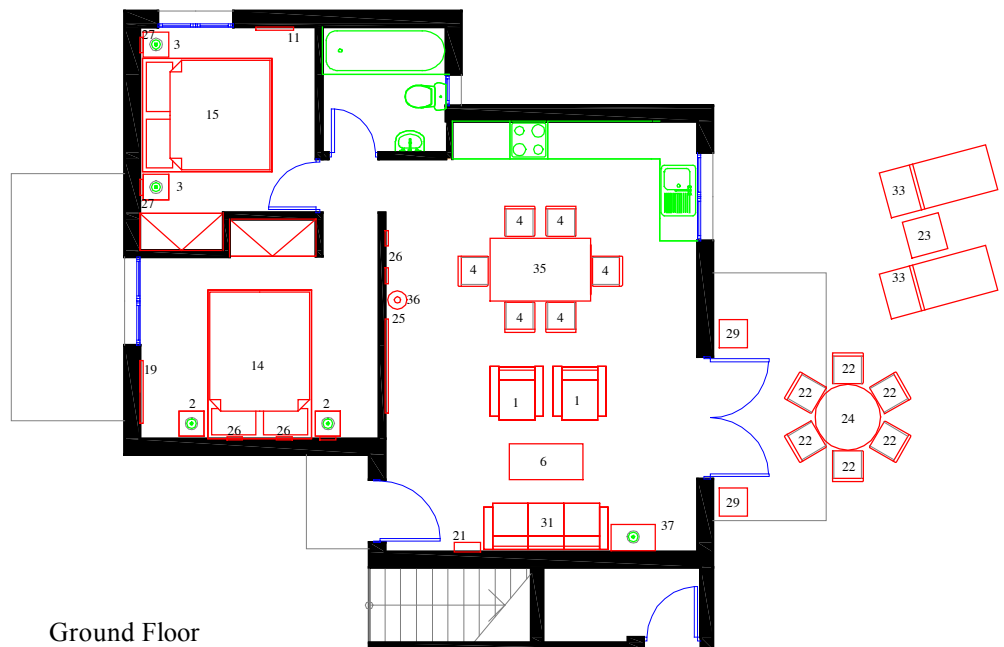

Valeriano Estate Properties

Type 3

First Floor

Legend

- 1 Armchair
- 2 Bedside Table
- 3 Bedside Table
- 4 Chairs
- 5 Chairs
- 6 Clock
- 7 Coffee Table
- 8 Coffee Table
- 9 Chest of Drawers, 3 Drawer
- 10 Chest of Drawers, 4 Drawer
- 11 Dressing Mirror
- 12 Dressing Table
- 13 Hanging Chair
- 14 King-size Bed
- 15 King-size Bed
- 16 Lamps
- 17 Lamps
- 18 Mirror
- 19 Mirror
- 20 Mirror
- 21 Newspaper Rack
- 22 Outdoor Chairs
- 23 Outdoor CT Small
- 24 Outdoor Table
- 25 Picture, Big
- 26 Picture, Small
- 26 Picture, Small
- 28 Picture, Small
- 29 Planter
- 30 Two Seater Settee
- 31 Three Seater Settee
- 32 Single Bed, 3ft
- 33 Sun Bed
- 34 Table
- 35 Table
- 36 Uplighter
- 37 Nest of Tables
- 38 Outdoor Square Tables
- 39 Outdoor Bench
- 40 Outdoor Rect CT
- 41 Sideboard
- 42 Console Table
- 43 Dressing Table Stool
- 44 Outdoor Hanging Seat
-

Ground Floor