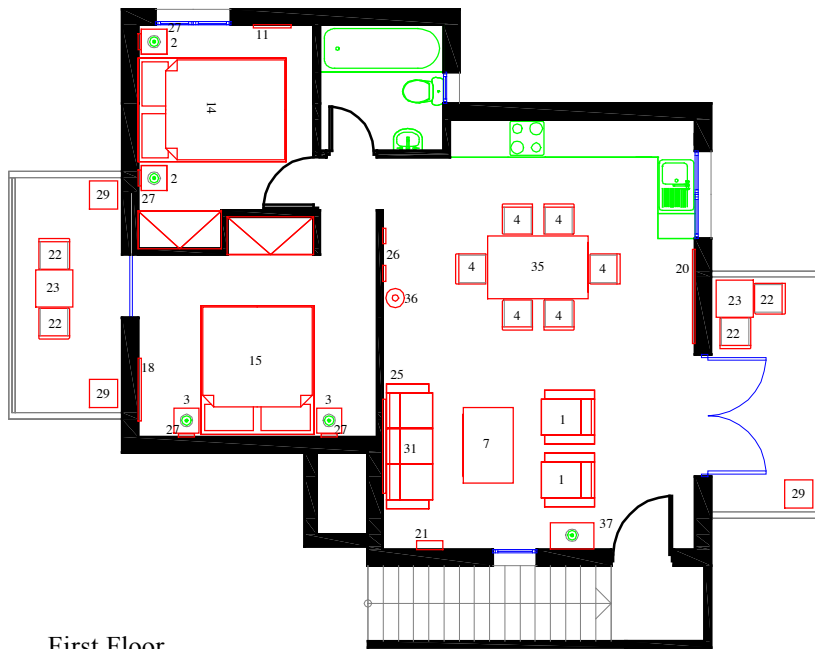

Valeriano Estate Properties

Type 3

First Floor

Legend

- 1 Armchair
- 2 Bedside Table
- 3 Bedside Table
- 4 Chairs
- 5 Chairs
- 6 Clock
- 7 Coffee Table
- 8 Coffee Table
- 9 Chest of Drawers, 3 Drawer
- 10 Chest of Drawers, 4 Drawer
- 11 Dressing Mirror
- 12 Dressing Table
- 13 Hanging Chair
- 14 King-size Bed
- 15 King-size Bed
- 16 Lamps
- 17 Lamps
- 18 Mirror
- 19 Mirror
- 20 Mirror
- 21 Newspaper Rack
- 22 Outdoor Chairs
- 23 Outdoor CT Small
- 24 Outdoor Table
- 25 Picture, Big
- 26 Picture, Small
- 26 Picture, Small
- 28 Picture, Small
- 29 Planter
- 30 Two Seater Settee
- 31 Three Seater Settee
- 32 Single Bed, 3ft
- 33 Sun Bed
- 34 Table
- 35 Table
- 36 Uplighter
- 37 Nest of Tables
- 38 Outdoor Square Tables
- 39 Outdoor Bench
- 40 Outdoor Rect CT
- 41 Sideboard
- 42 Console Table
- 43 Dressing Table Stool
- 44 Outdoor Hanging Seat
-

Ground Floor